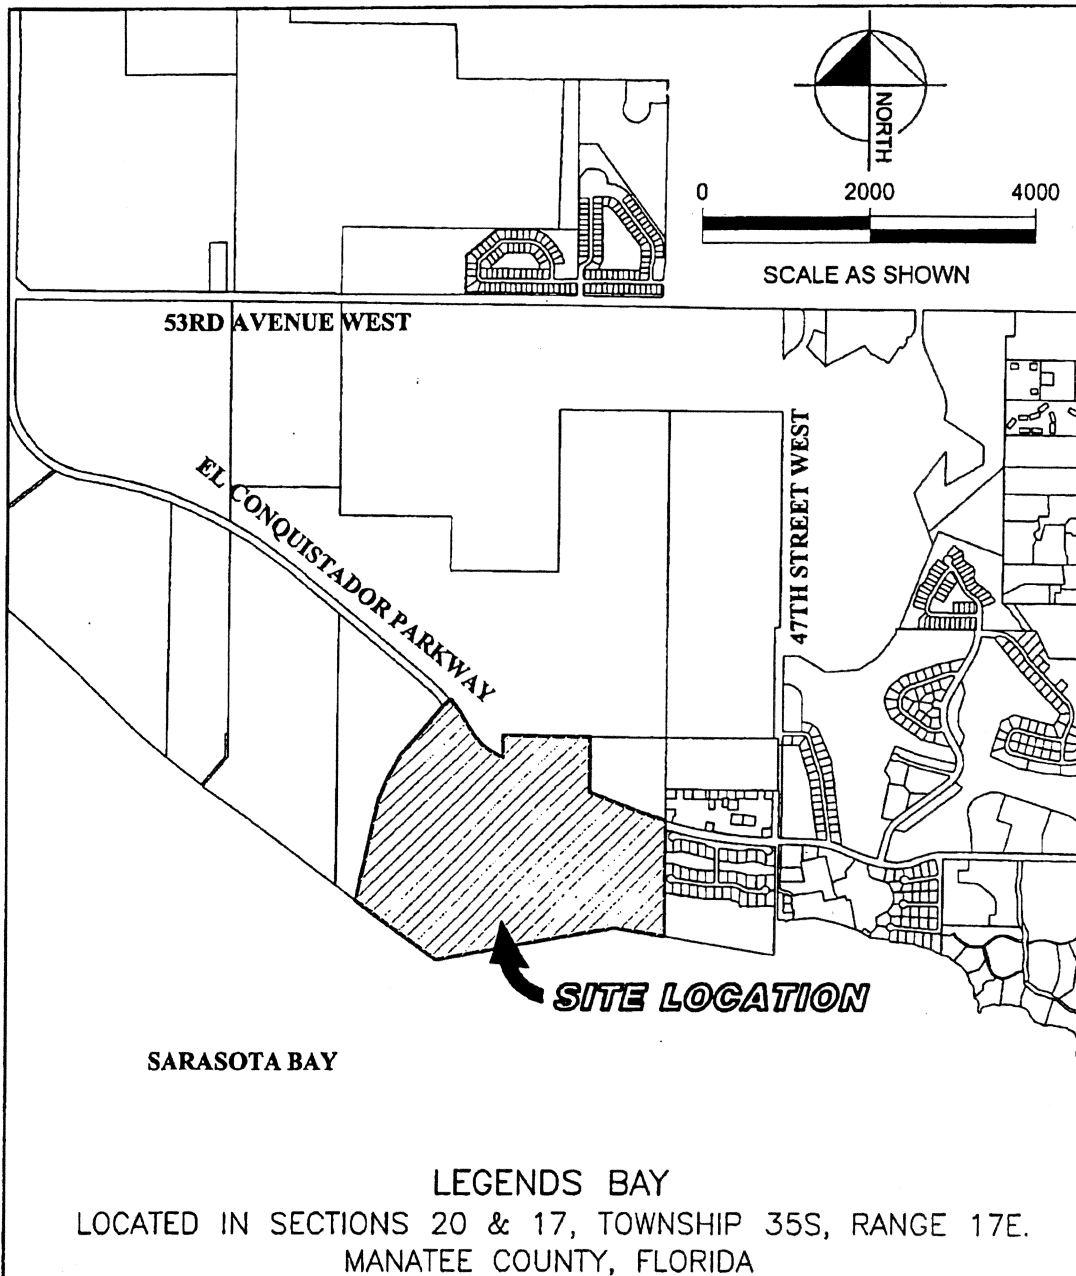

EXHIBIT 3

 <p>Kimley-Horn and Associates, Inc.</p> <p>© 2006 KIMLEY-HORN AND ASSOCIATES, INC. 2601 Cattlemen Road, Suite 500, Sarasota, FL 34232 PHONE (941) 922-8187 FAX (941) 922-2351 WWW.KIMLEY-HORN.COM CA 0000696</p>	<p>LEGENDS BAY COMMUNITY DEVELOPMENT DISTRICT LOCATION MAP</p>		
	<p>DATE NOV. 2006</p>	<p>PROJECT NO. 048449.004</p>	<p>EXHIBIT 2</p>